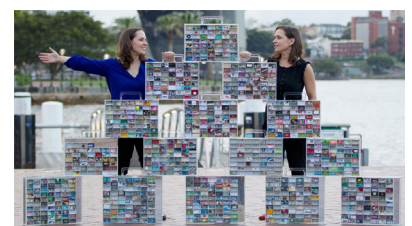

Match Box Projects Time Capsules
Photo: Hamza Yassin

Image:

Match Box Projects: People Make Places - Sydney (work in progress), Installation View, Rocks Pop Up

www.matchboxprojects.com