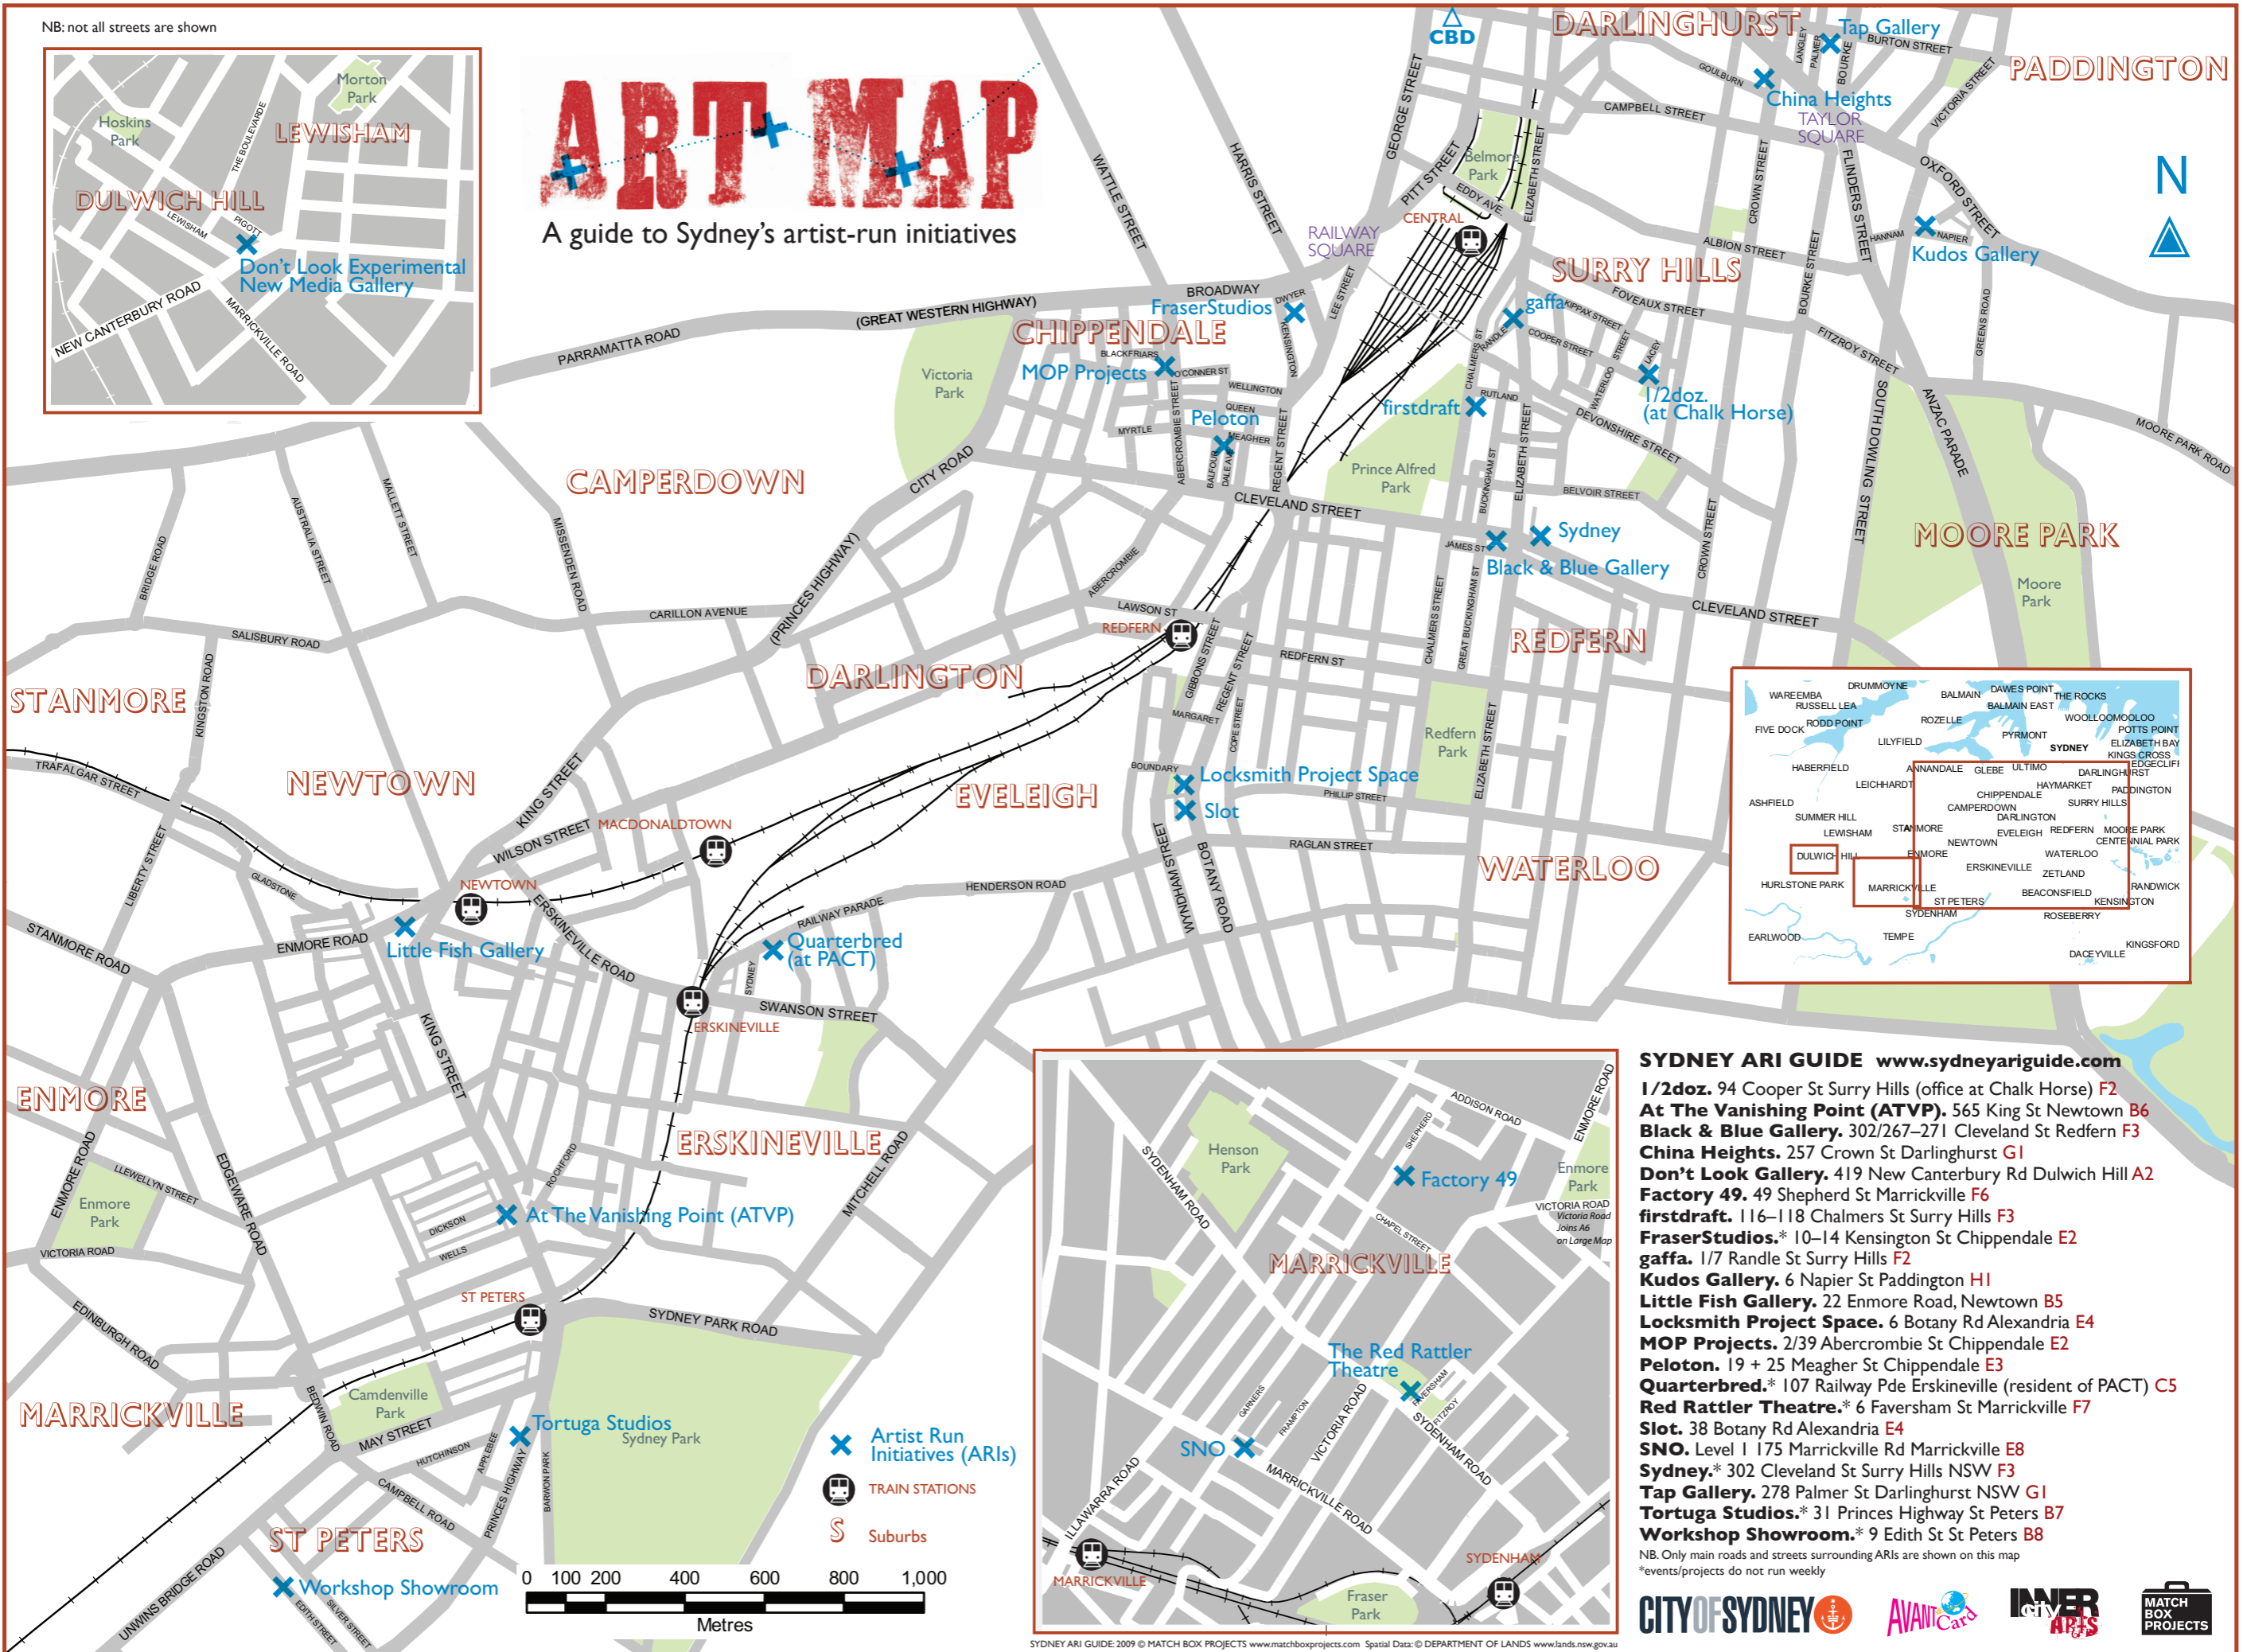

NB: not all streets are shown

ART MAP

A guide to Sydney's artist-run initiatives

SYDNEY ARI GUIDE www.sydneyariguide.com

- 1/2doz.** 94 Cooper St Surry Hills (office at Chalk Horse) **F2**
- At The Vanishing Point (ATVP).** 565 King St Newtown **B6**
- Black & Blue Gallery.** 302/267-271 Cleveland St Redfern **F3**
- China Heights.** 257 Crown St Darlinghurst **G1**
- Don't Look Gallery.** 419 New Canterbury Rd Dulwich Hill **A2**
- Factory 49.** 49 Shepherd St Marrickville **F6**
- firstdraft.** 116-118 Chalmers St Surry Hills **F3**
- FraserStudios.*** 10-14 Kensington St Chippendale **E2**
- gaffa.** 1/7 Randle St Surry Hills **F2**
- Kudos Gallery.** 6 Napier St Paddington **H1**
- Little Fish Gallery.** 22 Enmore Road, Newtown **B5**
- Locksmith Project Space.** 6 Botany Rd Alexandria **E4**
- MOP Projects.** 2/39 Abercrombie St Chippendale **E2**
- Peloton.** 19 + 25 Meagher St Chippendale **E3**
- Quarterbred.*** 107 Railway Pde Erskineville (resident of PACT) **C5**
- Red Rattler Theatre.*** 6 Faversham St Marrickville **F7**
- Slot.** 38 Botany Rd Alexandria **E4**
- SNO.** Level 1 175 Marrickville Rd Marrickville **E8**
- Sydney.*** 302 Cleveland St Surry Hills NSW **F3**
- Tap Gallery.** 278 Palmer St Darlinghurst NSW **G1**
- Tortuga Studios.*** 31 Princes Highway St Peters **B7**
- Workshop Showroom.*** 9 Edith St St Peters **B8**

NB. Only main roads and streets surrounding ARIs are shown on this map
*events/projects do not run weekly

- Artist Run Initiatives (ARIs)
- TRAIN STATIONS
- Suburbs

SYDNEY ARI GUIDE: 2009 © MATCH BOX PROJECTS www.matchboxprojects.com Spatial Data: © DEPARTMENT OF LANDS www.lands.nsw.gov.au