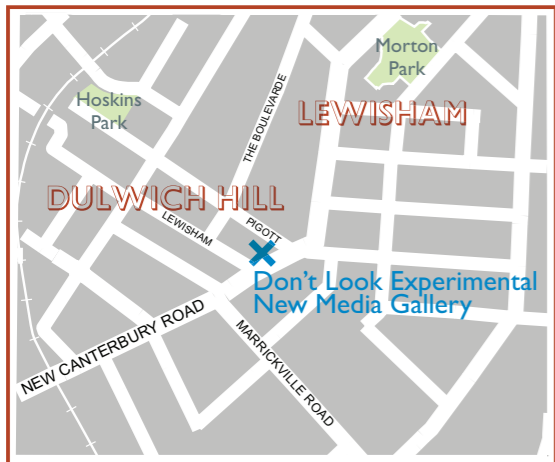

NB: not all streets are shown

ART MAP

A guide to Sydney's artist-run initiatives

SYDNEY ARI GUIDE www.sydneyariguide.com

- 1/2doz.** 94 Cooper St Surry Hills (office at Chalk Horse) **F2**
- At The Vanishing Point (ATVP).** 565 King St Newtown **B6**
- Black & Blue Gallery.** 302/267-271 Cleveland St Redfern **F3**
- China Heights.** 257 Crown St Darlinghurst **G1**
- Don't Look Gallery.** 419 New Canterbury Rd Dulwich Hill **A2**
- Factory 49.** 49 Shepherd St Marrickville **F6**
- firstdraft.** 116-118 Chalmers St Surry Hills **F3**
- FraserStudios.*** 10-14 Kensington St Chippendale **E2**
- gaffa.** 1/7 Randle St Surry Hills **F2**
- Kudos Gallery.** 6 Napier St Paddington **H1**
- Little Fish Gallery.** 22 Enmore Road, Newtown **B5**
- Locksmith Project Space.** 6 Botany Rd Alexandria **E4**
- MOP Projects.** 2/39 Abercrombie St Chippendale **E2**
- Peloton.** 19 + 25 Meagher St Chippendale **E3**
- Quarterbred.*** 107 Railway Pde Erskineville (resident of PACT) **C5**
- Red Rattler Theatre.*** 6 Faversham St Marrickville **F7**
- Slot.** 38 Botany Rd Alexandria **E4**
- SNO.** Level 1 175 Marrickville Rd Marrickville **E8**
- Sydney.*** 302 Cleveland St Surry Hills NSW **F3**
- Tap Gallery.** 278 Palmer St Darlinghurst NSW **G1**
- Tortuga Studios.*** 31 Princes Highway St Peters **B7**
- Workshop Showroom.*** 9 Edith St St Peters **B8**