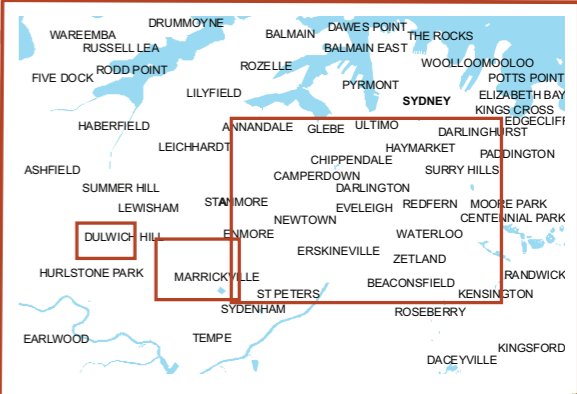

NB: not all streets are shown

ART MAP

A guide to Sydney's artist-run initiatives

SYDNEY ARI GUIDE www.sydneyariguide.com

- 1/2doz.** 94 Cooper St Surry Hills (office at Chalk Horse) **F2**
- At The Vanishing Point (ATVP).** 565 King St Newtown **B6**
- Black & Blue Gallery.** 302/267-271 Cleveland St Redfern **F3**
- China Heights.** 257 Crown St Darlinghurst **G1**
- Don't Look Gallery.** 419 New Canterbury Rd Dulwich Hill **A2**
- Factory 49.** 49 Shepherd St Marrickville **F6**
- firstdraft.** 116-118 Chalmers St Surry Hills **F3**
- FraserStudios.*** 10-14 Kensington St Chippendale **E2**
- gaffa.** 1/7 Randle St Surry Hills **F2**
- Kudos Gallery.** 6 Napier St Paddington **H1**
- Little Fish Gallery.** 22 Enmore Road, Newtown **B5**
- Locksmith Project Space.** 6 Botany Rd Alexandria **E4**
- MOP Projects.** 2/39 Abercrombie St Chippendale **E2**
- Peloton.** 19 + 25 Meagher St Chippendale **E3**
- Quarterbred.*** 107 Railway Pde Erskineville (resident of PACT) **C5**
- Red Rattler Theatre.*** 6 Faversham St Marrickville **F7**
- Slot.** 38 Botany Rd Alexandria **E4**
- SNO.** Level 1 175 Marrickville Rd Marrickville **E8**
- Sydney.*** 302 Cleveland St Surry Hills NSW **F3**
- Tap Gallery.** 278 Palmer St Darlinghurst NSW **G1**
- Tortuga Studios.*** 31 Princes Highway St Peters **B7**
- Workshop Showroom.*** 9 Edith St St Peters **B8**

NB. Only main roads and streets surrounding ARIs are shown on this map
*events/projects do not run weekly

- Artist Run Initiatives (ARIs)
- TRAIN STATIONS
- Suburbs

SYDNEY ARI GUIDE: 2009 © MATCH BOX PROJECTS www.matchboxprojects.com Spatial Data: © DEPARTMENT OF LANDS www.lands.nsw.gov.au