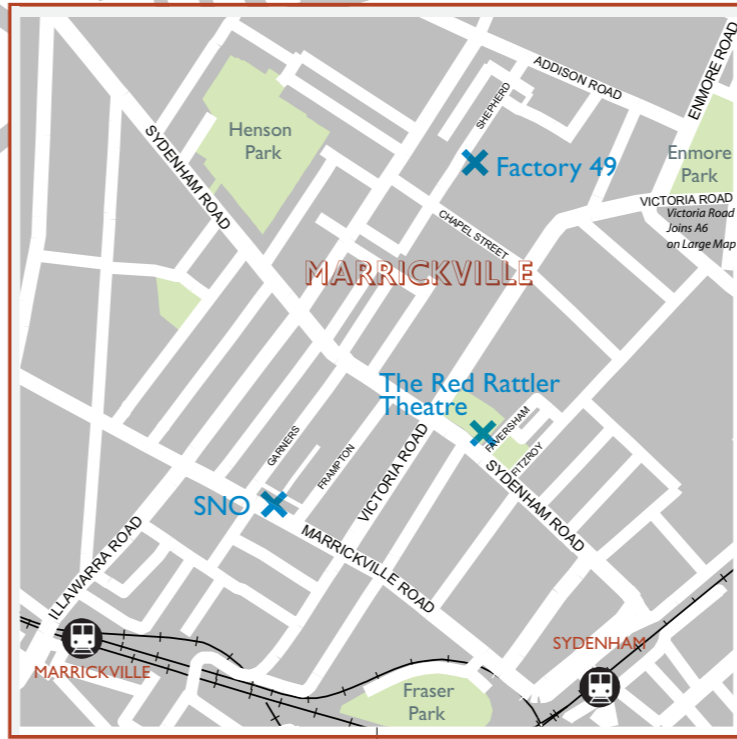

NB: not all streets are shown

ART MAP

A guide to Sydney's artist-run initiatives

SYDNEY ARI GUIDE www.sydneyariguide.com

- 1/2doz.** 94 Cooper St Surry Hills (office at Chalk Horse) **F2**
- At The Vanishing Point (ATVP).** 565 King St Newtown **B6**
- Black & Blue Gallery.** 302/267-271 Cleveland St Redfern **F3**
- China Heights.** 257 Crown St Darlinghurst **G1**
- Don't Look Gallery.** 419 New Canterbury Rd Dulwich Hill **A2**
- Factory 49.** 49 Shepherd St Marrickville **F6**
- firstdraft.** 116-118 Chalmers St Surry Hills **F3**
- FraserStudios.*** 10-14 Kensington St Chippendale **E2**
- gaffa.** 1/7 Randle St Surry Hills **F2**
- Kudos Gallery.** 6 Napier St Paddington **H1**
- Little Fish Gallery.** 22 Enmore Road, Newtown **B5**
- Locksmith Project Space.** 6 Botany Rd Alexandria **E4**
- MOP Projects.** 2/39 Abercrombie St Chippendale **E2**
- Peloton.** 19 + 25 Meagher St Chippendale **E3**
- Quarterbred.*** 107 Railway Pde Erskineville (resident of PACT) **C5**
- Red Rattler Theatre.*** 6 Faversham St Marrickville **F7**
- Slot.** 38 Botany Rd Alexandria **E4**
- SNO.** Level 1 175 Marrickville Rd Marrickville **E8**
- Sydney.*** 302 Cleveland St Surry Hills NSW **F3**
- Tap Gallery.** 278 Palmer St Darlinghurst NSW **G1**
- Tortuga Studios.*** 31 Princes Highway St Peters **B7**
- Workshop Showroom.*** 9 Edith St St Peters **B8**

NB. Only main roads and streets surrounding ARIs are shown on this map
*events/projects do not run weekly

- Artist Run Initiatives (ARIs)
- TRAIN STATIONS
- Suburbs

SYDNEY ARI GUIDE: 2009 © MATCH BOX PROJECTS www.matchboxprojects.com Spatial Data: © DEPARTMENT OF LANDS www.lands.nsw.gov.au